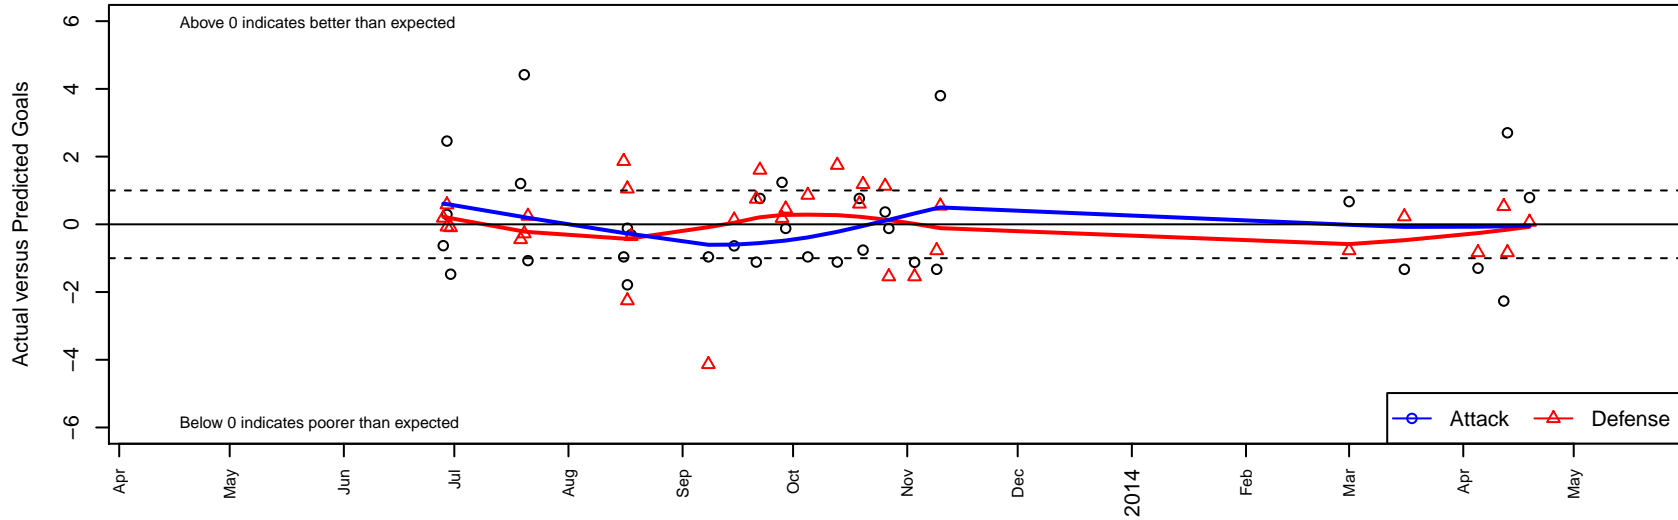

Thelo Atlas B00

Thelo United Futbol
 Milwaukie, OR
 B00 total strength=674
 attack=0.72 defense=0.58
 fall league = OPL Second Division U13, OPL D
 alt names used:
 Thelo Atlas
 TU Atlas
 Thelo United FC Atlas

Venues played:
 Capital Cup BU13 Silver
 Beaverton Cup BU13 Silver
 Mt Hood Challenge BU13 Silver
 OPL Second Division U13
 OPL Directors Cup Silver U13
 Spr OPL Tabor Division U13

Thelo Atlas B00
 Dots are actual minus expected GF (blue circles) and GA (red triangles).
 Blue line is smoothed change in attack strength. Red is smoothed change in defense strength.